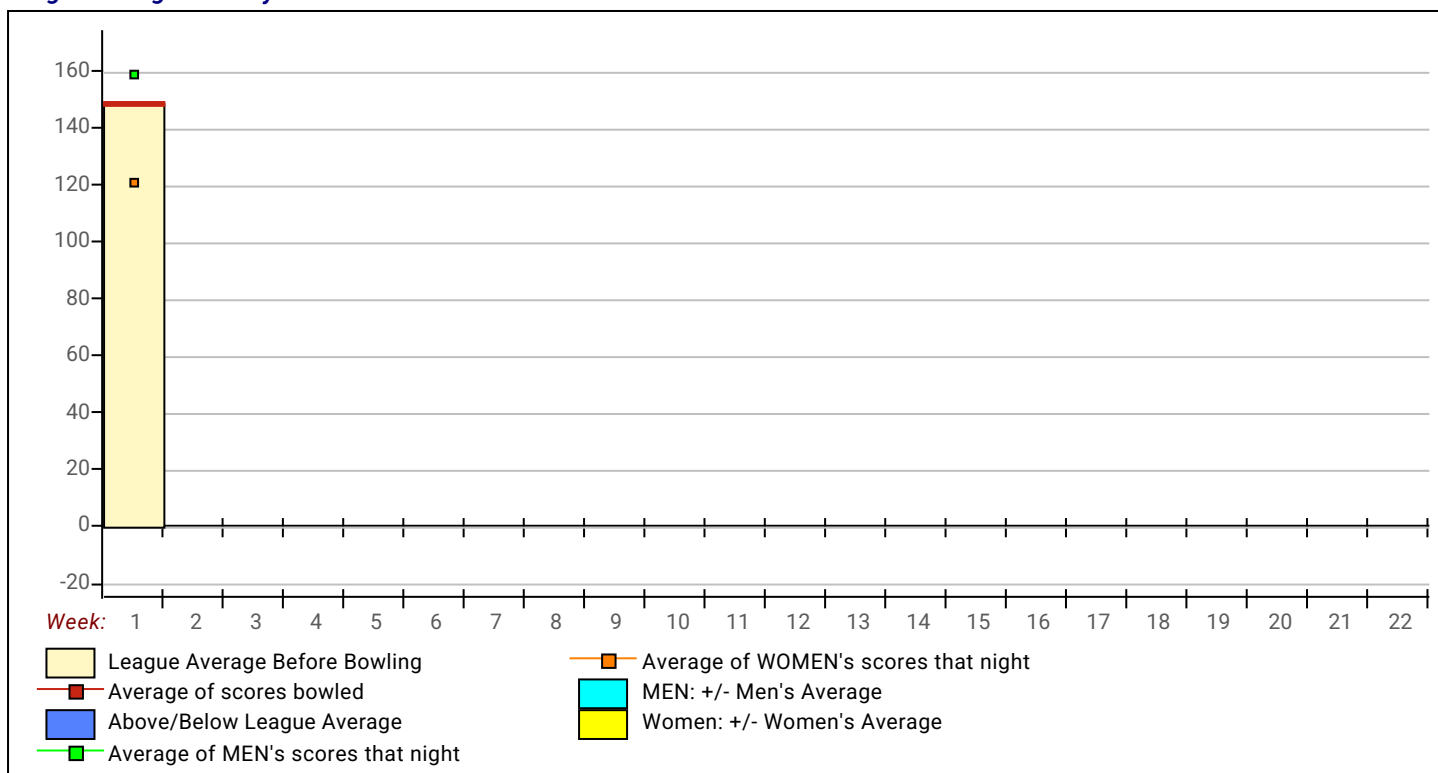

Temporary Substitutes Division 1: Division1

Men Division 1: Division1

Name	Avg HDCP		Pins Gms		High Game	High Sers	HDCP Game	HDCP Sers	-1-	-2-	-3-	Total	HDCP Total
Jess Ambler (214)	185	22	556	3	221	556	243	622	179	221	156	556	622
Kevin Croft (37)	181	26	545	3	194	545	220	623	194	174	177	545	623
Andy McPhun (147)	0	0	0	0	0	0						0	0
Alex Minter (604)	0	0	0	0	0	0						0	0
Allan Walshaw (494)	0	0	0	0	0	0						0	0

Women Division 1: Division1

Name	Avg HDCP		Pins Gms		High Game	High Sers	HDCP Game	HDCP Sers	-1-	-2-	-3-	Total	HDCP Total
Bev Day (405)	0	0	0	0	0	0						0	0
Jac Eggett (537)	0	0	0	0	0	0						0	0

Boys Division 1: Division1

Name	Avg HDCP		Pins Gms		High Game	High Sers	HDCP Game	HDCP Sers	-1-	-2-	-3-	Total	HDCP Total
Russell Day (441)	0	0	0	0	0	0						0	0
Leo Jackson (498)	0	0	0	0	0	0						0	0

League Average Week-by-Week