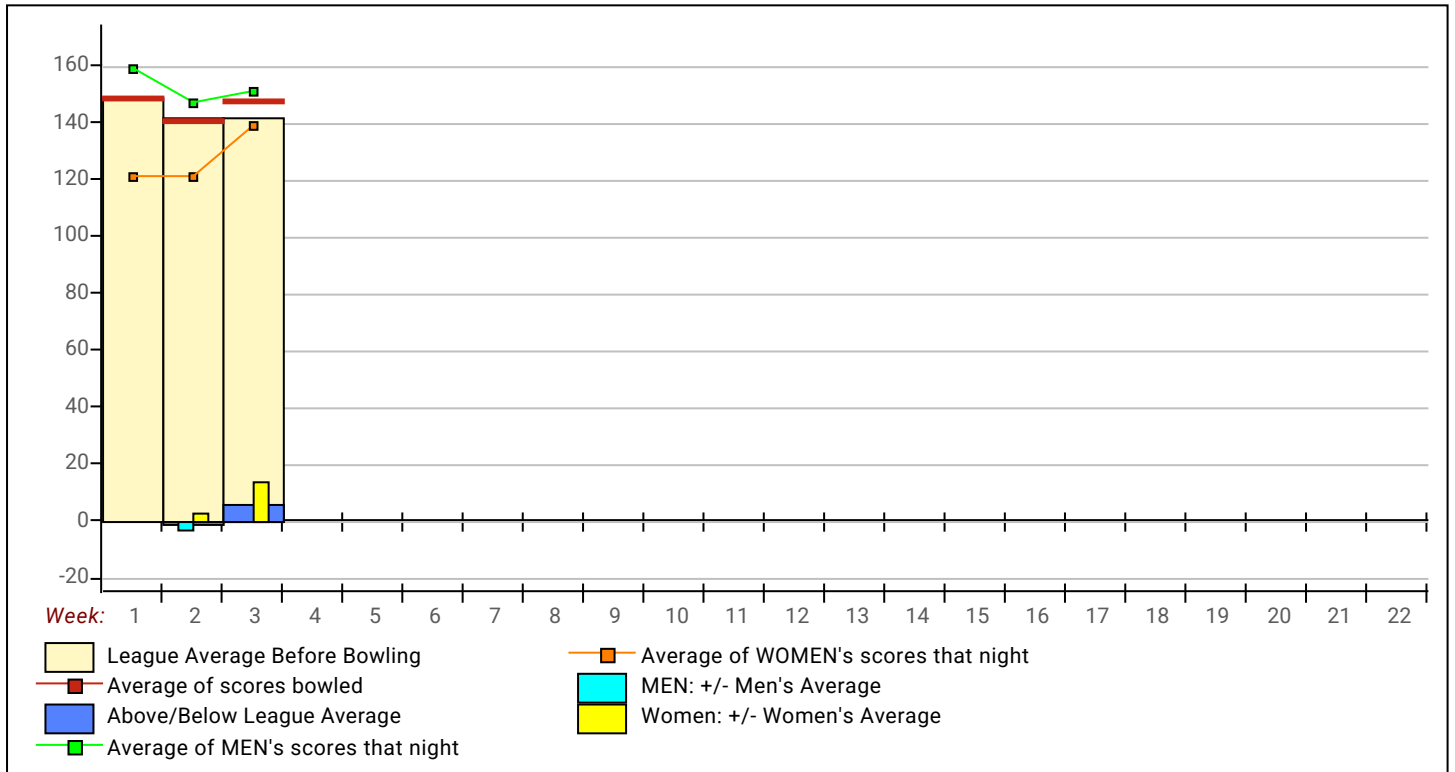

Bowling						To Raise	To Drop				HDCP		
ID #	Hand	Name	Avg HDCP	Pins	Gms	Avg +1	Avg -1	-1-	-2-	-3-	Total	Total	
11 - Split Happens													
61		Josh Newton (547)	149	54	1342	9	458	445	148	146	179	473	650
59		Craig Newton (548)	0	0	0	0					0	0	
20		Dawn Eggett (612)	152	52	914	6	463	453	179	192	111	482	659
12 - BYE													

Temporary Substitutes Division 1: Division1

Men Division 1: Division1

Name	Avg HDCP		Pins		Gms	High Game	High Sers	HDCP Game	HDCP Sers	-1-	-2-	-3-	Total	HDCP Total
Jess Ambler (214)	185	22	556	3	221	556	243	622					0	0
Kevin Croft (37)	181	26	545	3	194	545	220	623					0	0
Andy McPhun (147)	0	0	0	0	0	0							0	0
Allan Walshaw (494)	191	17	573	3	214	573	231	624	159	214	200	573	624	

Women Division 1: Division1

Name	Avg HDCP		Pins		Gms	High Game	High Sers	HDCP Game	HDCP Sers	-1-	-2-	-3-	Total	HDCP Total
Bev Day (405)	0	0	0	0	0	0							0	0
Jac Eggett (537)	0	0	0	0	0	0							0	0

Boys Division 1: Division1

Name	Avg HDCP		Pins		Gms	High Game	High Sers	HDCP Game	HDCP Sers	-1-	-2-	-3-	Total	HDCP Total
Russell Day (441)	0	0	0	0	0	0							0	0
Leo Jackson (498)	0	0	0	0	0	0							0	0

League Average Week-by-Week