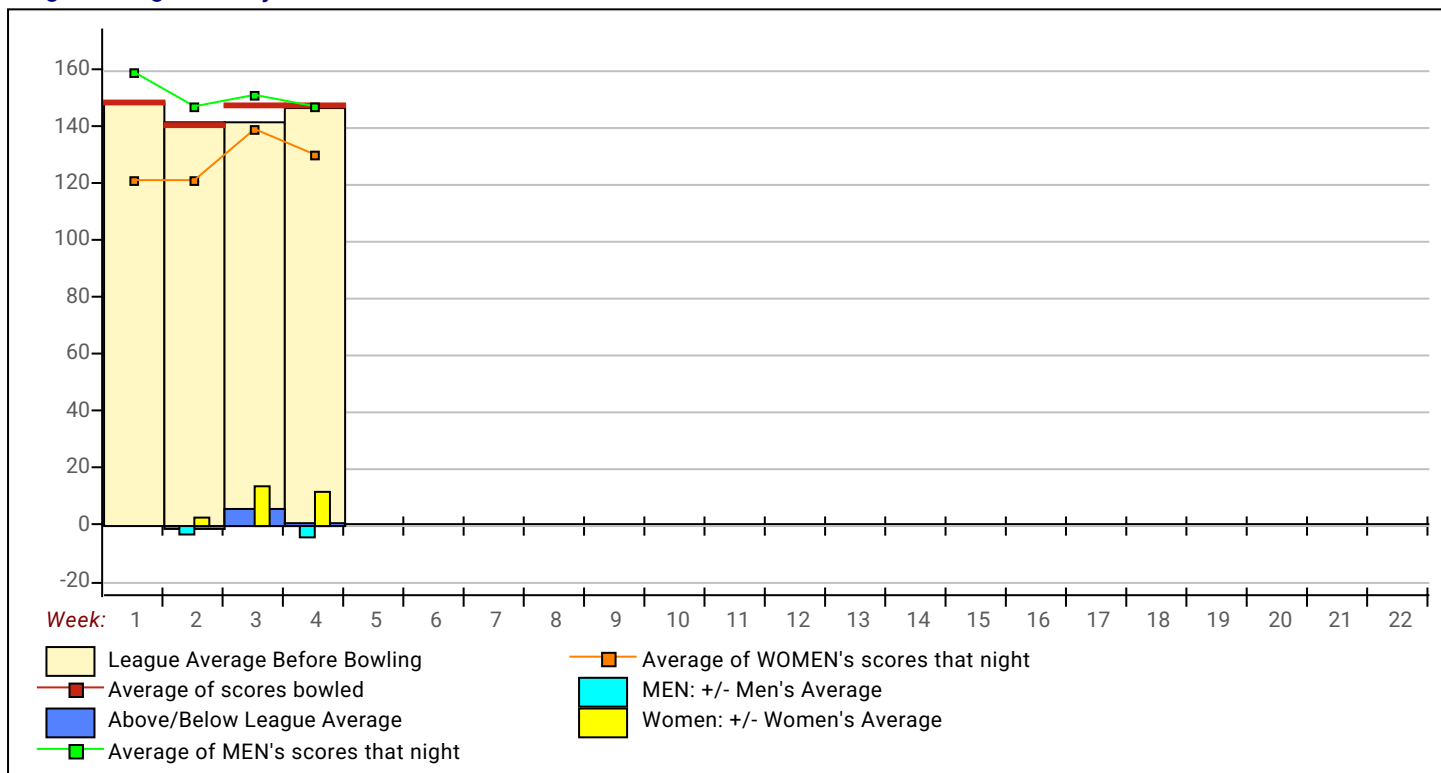

Bowling						To Raise	To Drop				HDCP		
ID #	Hand	Name	Avg HDCP	Pins	Gms	Avg +1	Avg -1	-1-	-2-	-3-	Total	Total	
11 - Split Happens													
61		Josh Newton (547)	147	56	1775	12	445	429	162	122	149	433	595
59		Craig Newton (548)	141	62	423	3	429	422	127	157	139	423	609
20		Dawn Eggett (612)	152	52	914	6	463	453				0	0

12 - BYE

Temporary Substitutes Division 1: Division1

Men Division 1: Division1

Name	Avg HDCP		Pins		Gms	High Game	High Sers	HDCP Game	HDCP Sers	-1-	-2-	-3-	Total	HDCP Total
Jess Ambler (214)	185	22	556	3	221	556	243	622					0	0
Kevin Croft (37)	181	26	545	3	194	545	220	623					0	0
Andy McPhun (147)	0	0	0	0	0	0							0	0
Allan Walshaw (494)	191	17	573	3	214	573	231	624					0	0

Women Division 1: Division1

Name	Avg HDCP		Pins		Gms	High Game	High Sers	HDCP Game	HDCP Sers	-1-	-2-	-3-	Total	HDCP Total
Bev Day (405)	0	0	0	0	0	0							0	0
Jac Eggett (537)	0	0	0	0	0	0							0	0

Boys Division 1: Division1

Name	Avg HDCP		Pins		Gms	High Game	High Sers	HDCP Game	HDCP Sers	-1-	-2-	-3-	Total	HDCP Total
Russell Day (441)	0	0	0	0	0	0							0	0
Leo Jackson (498)	0	0	0	0	0	0							0	0

League Average Week-by-Week