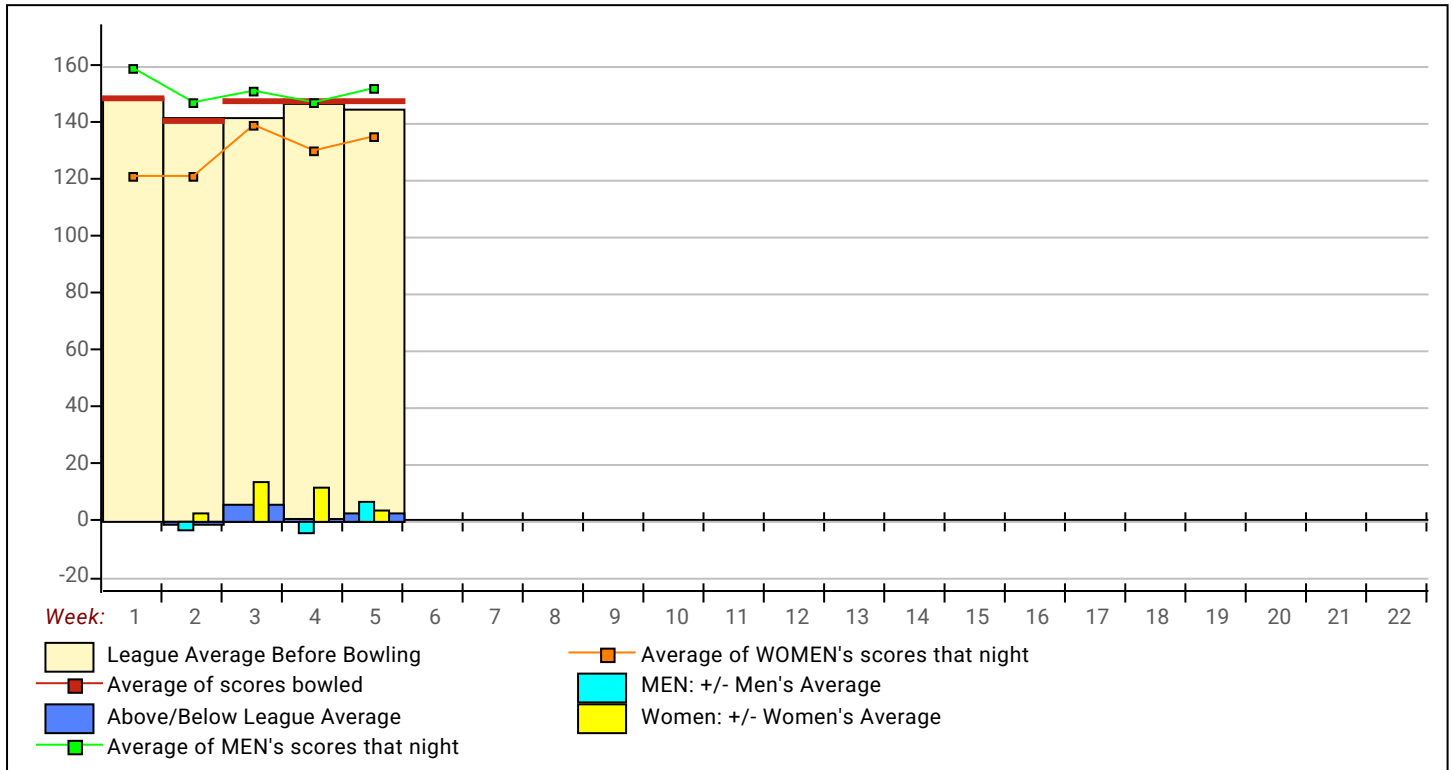

Bowling					To Raise	To Drop				HDCP			
ID #	Hand	Name	Avg HDCP	Pins	Gms	Avg +1	Avg -1	-1-	-2-	-3-	Total	Total	
11 - Split Happens													
61		Josh Newton (547)	145	58	2181	15	447	428	136	124	146	406	574
59		Craig Newton (548)	141	62	423	3	429	422				0	0
20		Dawn Eggett (612)	155	49	1403	9	469	456	167	166	156	489	645
12 - BYE													

Temporary Substitutes Division 1: Division1

Men Division 1: Division1

Name	Avg HDCP		Pins		Gms	High Game	High Sers	HDCP Game	HDCP Sers	-1-	-2-	-3-	Total	HDCP Total
Jess Ambler (214)	185	22	556	3	221	556	243	622					0	0
Kevin Croft (37)	181	26	545	3	194	545	220	623					0	0
Nick Davies (417)	160	45	481	3	162	481	207	616	161	162	158	481	616	
Andy McPhun (147)	0	0	0	0	0	0	0	0					0	0
Allan Walshaw (494)	191	17	573	3	214	573	231	624					0	0

Women Division 1: Division1

Name	Avg HDCP		Pins		Gms	High Game	High Sers	HDCP Game	HDCP Sers	-1-	-2-	-3-	Total	HDCP Total
Bev Day (405)	0	0	0	0	0	0	0	0					0	0
Jac Eggett (537)	0	0	0	0	0	0	0	0					0	0

Boys Division 1: Division1

Name	Avg HDCP		Pins		Gms	High Game	High Sers	HDCP Game	HDCP Sers	-1-	-2-	-3-	Total	HDCP Total
Russell Day (441)	0	0	0	0	0	0	0	0					0	0
Leo Jackson (498)	0	0	0	0	0	0	0	0					0	0

League Average Week-by-Week