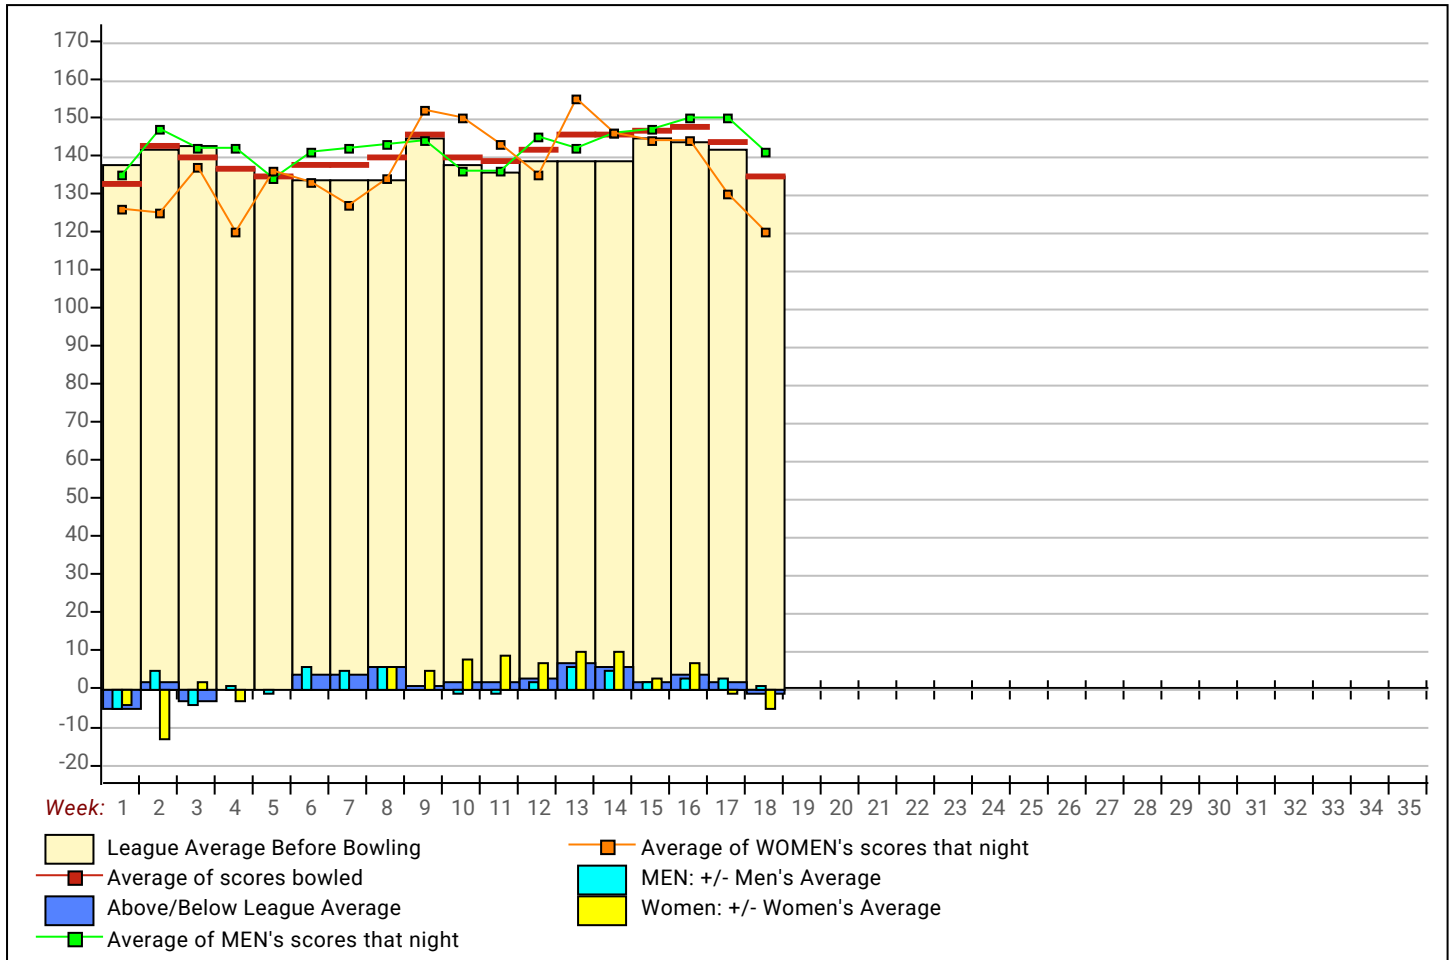

Name	Avg HDCP		Pins	Gms	High Game	High Sers	HDCP Game	HDCP Sers	-1-	-2-	-3-	Total	HDCP Total
Keith Brown 2 (189)	165	41	497	3	171	497	217	635				0	0
Lee Coleman2 (182)	0	0	0	0	0	0						0	0
Pete Cooper (59)	0	0	0	0	0	0						0	0
Kev Croft 2 (271)	0	0	0	0	0	0						0	0
John Eggett (45)	199	15	599	3	203	599	218	644				0	0
Mal Grainger 2	106	80	638	6	146	356	226	596				0	0
T H(669)	130	67	784	6	168	441	247	678				0	0
Simon Jones (667)	106	80	320	3	120	320	200	560				0	0
Aaron Kitson 2 (662)	140	60	843	6	157	424	214	599				0	0
John Macdonald (661)	108	80	652	6	134	349	212	583				0	0
Rob Pontin (72)	0	0	0	0	0	0						0	0
Darren Smith (416)	140	60	840	6	178	466	238	646				0	0
Darren Smith 2 (623)	152	51	457	3	195	457	257	643				0	0
Steve Smy 2 (563)	124	72	745	6	163	388	238	613				0	0
George Thomas(666)	136	63	1224	9	182	431	248	629				0	0
Bob Wilmot2 (674)	130	67	652	5	157	364	215	547				0	0
Ollie Wood 2 (423)	156	48	1873	12	203	549	249	687				0	0
Martyn Wood2 (169)	143	57	429	3	177	429	257	669				0	0

Women Division 1: Division1

Name	Avg HDCP		Pins	Gms	High Game	High Sers	HDCP Game	HDCP Sers	-1-	-2-	-3-	Total	HDCP Total
Kal blank(681)	0	0	0	0	0	0						0	0
Caz Hornsby (633)	105	80	317	3	113	317	193	557				0	0
Michelle Kirkby (601)	0	0	0	0	0	0						0	0
Sarah Kitson (626)	0	0	0	0	0	0						0	0
Sue Lawton 2 (402)	141	59	2117	15	168	462	235	633				0	0

League Average Week-by-Week