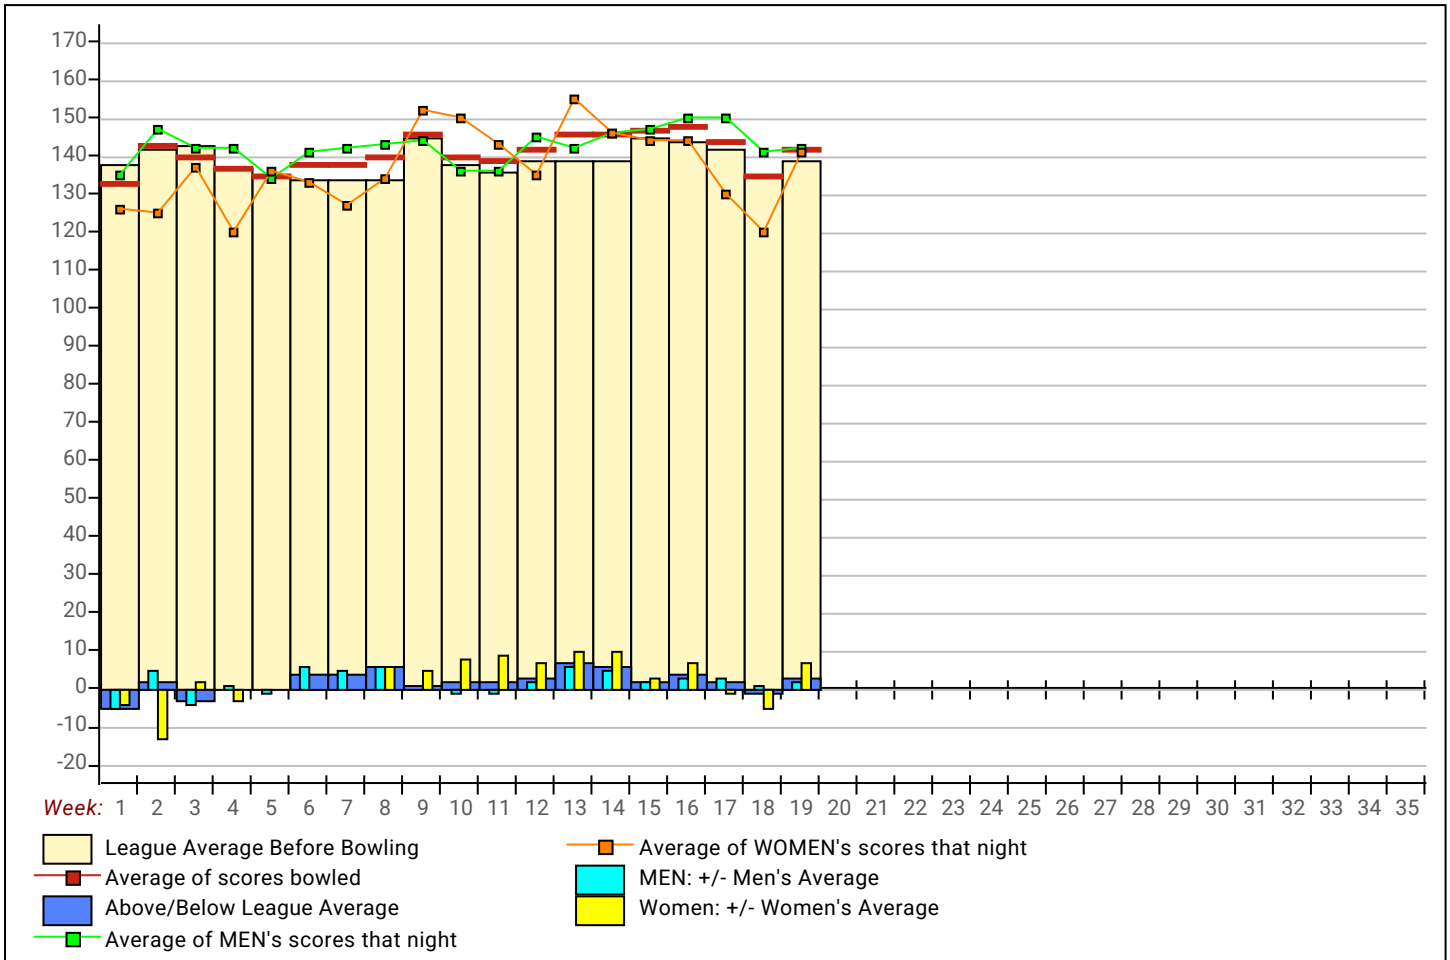

Name	Avg HDCP		Pins	Gms	High Game	High Sers	HDCP Game	HDCP Sers	-1-	-2-	-3-	Total	HDCP Total
Keith Brown 2 (189)	165	41	497	3	171	497	217	635				0	0
Lee Coleman2 (182)	0	0	0	0	0	0						0	0
Pete Cooper (59)	0	0	0	0	0	0						0	0
Kev Croft 2 (271)	0	0	0	0	0	0						0	0
John Eggett (45)	199	15	599	3	203	599	218	644				0	0
Mal Grainger 2	106	80	638	6	146	356	226	596				0	0
T H(669)	130	67	784	6	168	441	247	678				0	0
Simon Jones (667)	106	80	320	3	120	320	200	560				0	0
Aaron Kitson 2 (662)	140	60	843	6	157	424	214	599				0	0
John Macdonald (661)	108	80	652	6	134	349	212	583				0	0
Rob Pontin (72)	0	0	0	0	0	0						0	0
Darren Smith (416)	140	60	840	6	178	466	238	646				0	0
Darren Smith 2 (623)	152	51	457	3	195	457	257	643				0	0
Steve Smy 2 (563)	124	72	745	6	163	388	238	613				0	0
George Thomas(666)	134	64	1616	12	182	431	248	629	137	122	133	392	581
Bob Wilmot2 (674)	130	67	652	5	157	364	215	547				0	0
Ollie Wood 2 (423)	156	48	1873	12	203	549	249	687				0	0
Martyn Wood2 (169)	143	57	429	3	177	429	257	669				0	0

Women Division 1: Division1

Name	Avg HDCP		Pins	Gms	High Game	High Sers	HDCP Game	HDCP Sers	-1-	-2-	-3-	Total	HDCP Total
Kal blank(681)	0	0	0	0	0	0						0	0
Caz Hornsby (633)	105	80	317	3	113	317	193	557				0	0
Michelle Kirkby (601)	0	0	0	0	0	0						0	0
Sarah Kitson (626)	0	0	0	0	0	0						0	0
Sue Lawton 2 (402)	141	59	2117	15	168	462	235	633				0	0

League Average Week-by-Week