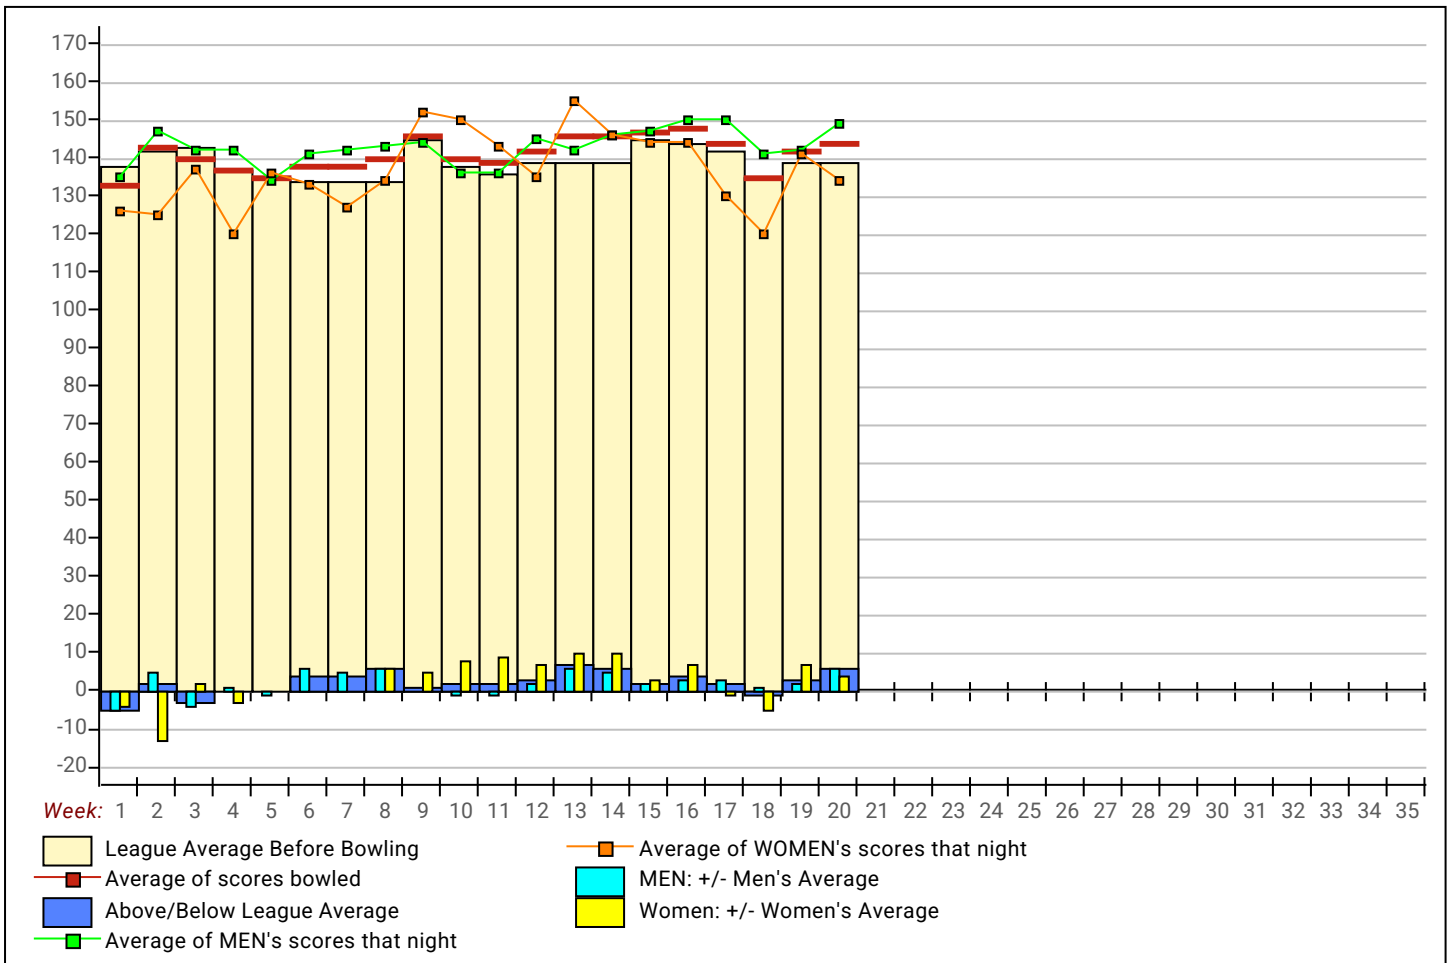

Name	Avg HDCP		Pins Gms		High Game	High Sers	HDCP Game	HDCP Sers	-1-	-2-	-3-	Total	HDCP Total
Ian Brock 2 (294)	176	33	529	3	205	529	247	655				0	0
Keith Brown 2 (189)	165	41	497	3	171	497	217	635				0	0
Lee Coleman2 (182)	0	0	0	0	0	0						0	0
Pete Cooper (59)	0	0	0	0	0	0						0	0
Kev Croft 2 (271)	0	0	0	0	0	0						0	0
John Eggett (45)	199	15	599	3	203	599	218	644				0	0
Mal Grainger 2	106	80	638	6	146	356	226	596				0	0
T H(669)	130	67	784	6	168	441	247	678				0	0
Simon Jones (667)	106	80	320	3	120	320	200	560				0	0
Aaron Kitson 2 (662)	140	60	843	6	157	424	214	599				0	0
John Macdonald (661)	108	80	652	6	134	349	212	583				0	0
Rob Pontin (72)	0	0	0	0	0	0						0	0
Darren Smith (416)	140	60	840	6	178	466	238	646				0	0
Darren Smith 2 (623)	152	51	457	3	195	457	257	643				0	0
Steve Smy 2 (563)	124	72	745	6	163	388	238	613				0	0
George Thomas(666)	134	64	1616	12	182	431	248	629				0	0
Bob Wilmot2 (674)	130	67	652	5	157	364	215	547				0	0
Ollie Wood 2 (423)	156	48	1873	12	203	549	249	687				0	0
Martyn Wood2 (169)	143	57	429	3	177	429	257	669				0	0

🎯 Women Division 1: Division 1

Name	Avg HDCP		Pins Gms		High Game	High Sers	HDCP Game	HDCP Sers	-1-	-2-	-3-	Total	HDCP Total
Kal blank(681)	0	0	0	0	0	0						0	0
Caz Hornsby (633)	105	80	317	3	113	317	193	557				0	0
Michelle Kirkby (601)	0	0	0	0	0	0						0	0
Sarah Kitson (626)	0	0	0	0	0	0						0	0
Sue Lawton 2 (402)	141	59	2117	15	168	462	235	633				0	0

League Average Week-by-Week