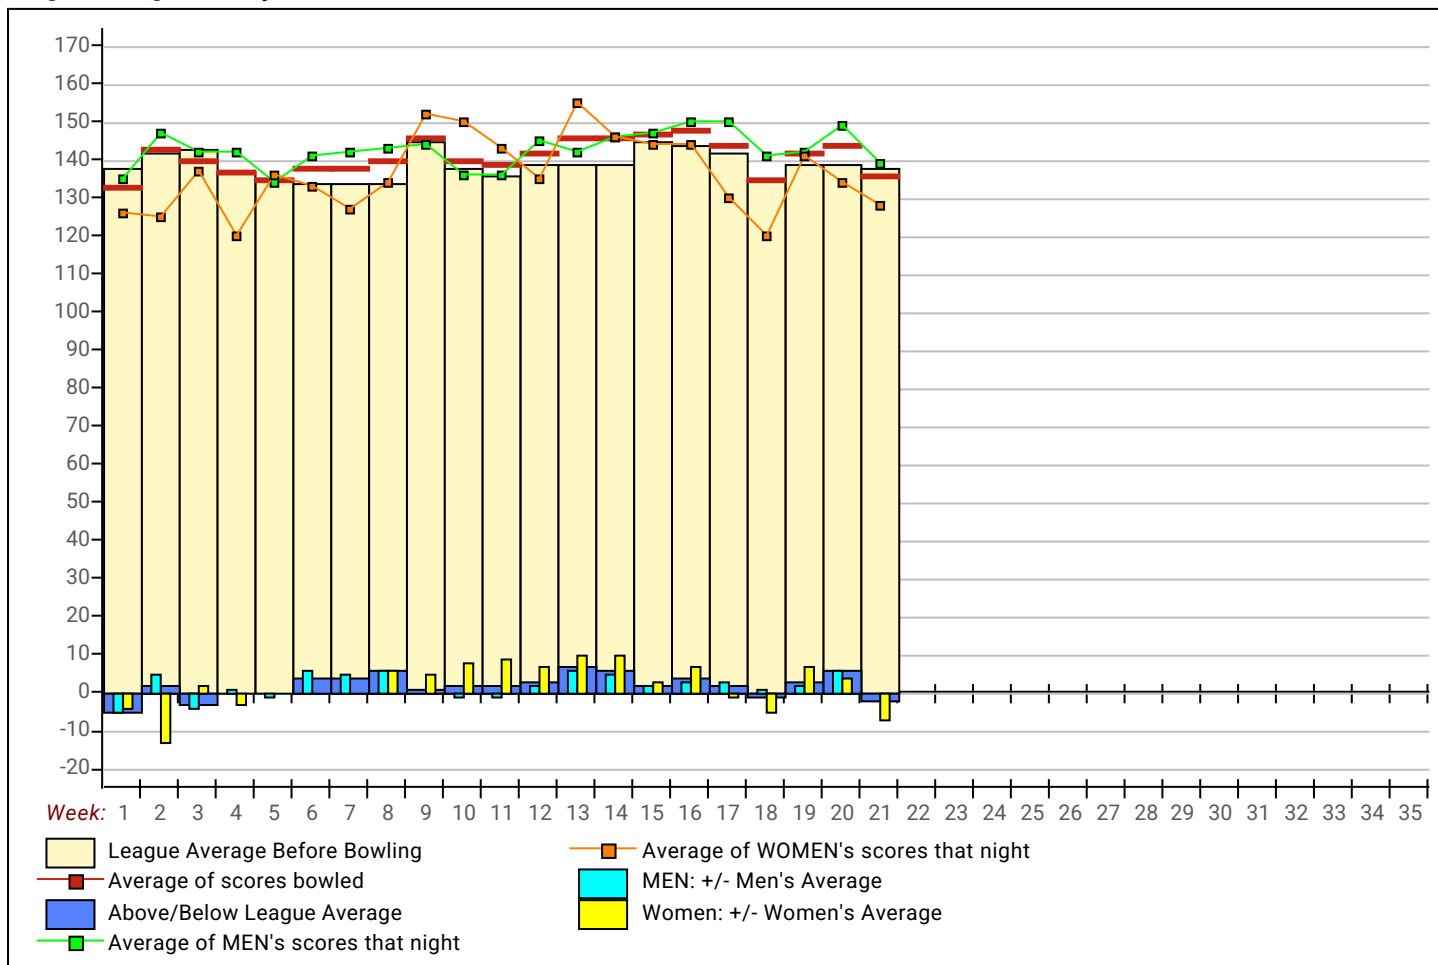

Name	Avg HDCP		Pins Gms		High Game	High Sers	HDCP Game	HDCP Sers	-1-	-2-	-3-	Total	HDCP Total
Ian Brock 2 (294)	176	33	529	3	205	529	247	655				0	0
Keith Brown 2 (189)	165	41	497	3	171	497	217	635				0	0
Lee Coleman2 (182)	0	0	0	0	0	0						0	0
Pete Cooper (59)	0	0	0	0	0	0						0	0
Kev Croft 2 (271)	0	0	0	0	0	0						0	0
John Eggett (45)	199	15	599	3	203	599	218	644				0	0
Mal Grainger 2	106	80	638	6	146	356	226	596				0	0
T H(669)	130	67	784	6	168	441	247	678				0	0
Simon Jones (667)	106	80	320	3	120	320	200	560				0	0
Aaron Kitson 2 (662)	140	60	843	6	157	424	214	599				0	0
John Macdonald (661)	108	80	652	6	134	349	212	583				0	0
Rob Pontin (72)	0	0	0	0	0	0						0	0
Darren Smith (416)	140	60	840	6	178	466	238	646				0	0
Darren Smith 2 (623)	152	51	457	3	195	457	257	643				0	0
Steve Smy 2 (563)	124	72	745	6	163	388	238	613				0	0
George Thomas(666)	128	69	1933	15	182	431	248	629	103	109	105	317	509
Bob Wilmot2 (674)	130	67	652	5	157	364	215	547				0	0
Ollie Wood 2 (423)	156	48	1873	12	203	549	249	687				0	0
Martyn Wood2 (169)	143	57	429	3	177	429	257	669				0	0

Women Division 1: Division1

Name	Avg HDCP		Pins Gms		High Game	High Sers	HDCP Game	HDCP Sers	-1-	-2-	-3-	Total	HDCP Total
Kal blank(681)	0	0	0	0	0	0						0	0
Caz Hornsby (633)	105	80	317	3	113	317	193	557				0	0
Michelle Kirkby (601)	0	0	0	0	0	0						0	0
Sarah Kitson (626)	0	0	0	0	0	0						0	0
Sue Lawton 2 (402)	141	59	2117	15	168	462	235	633				0	0

League Average Week-by-Week